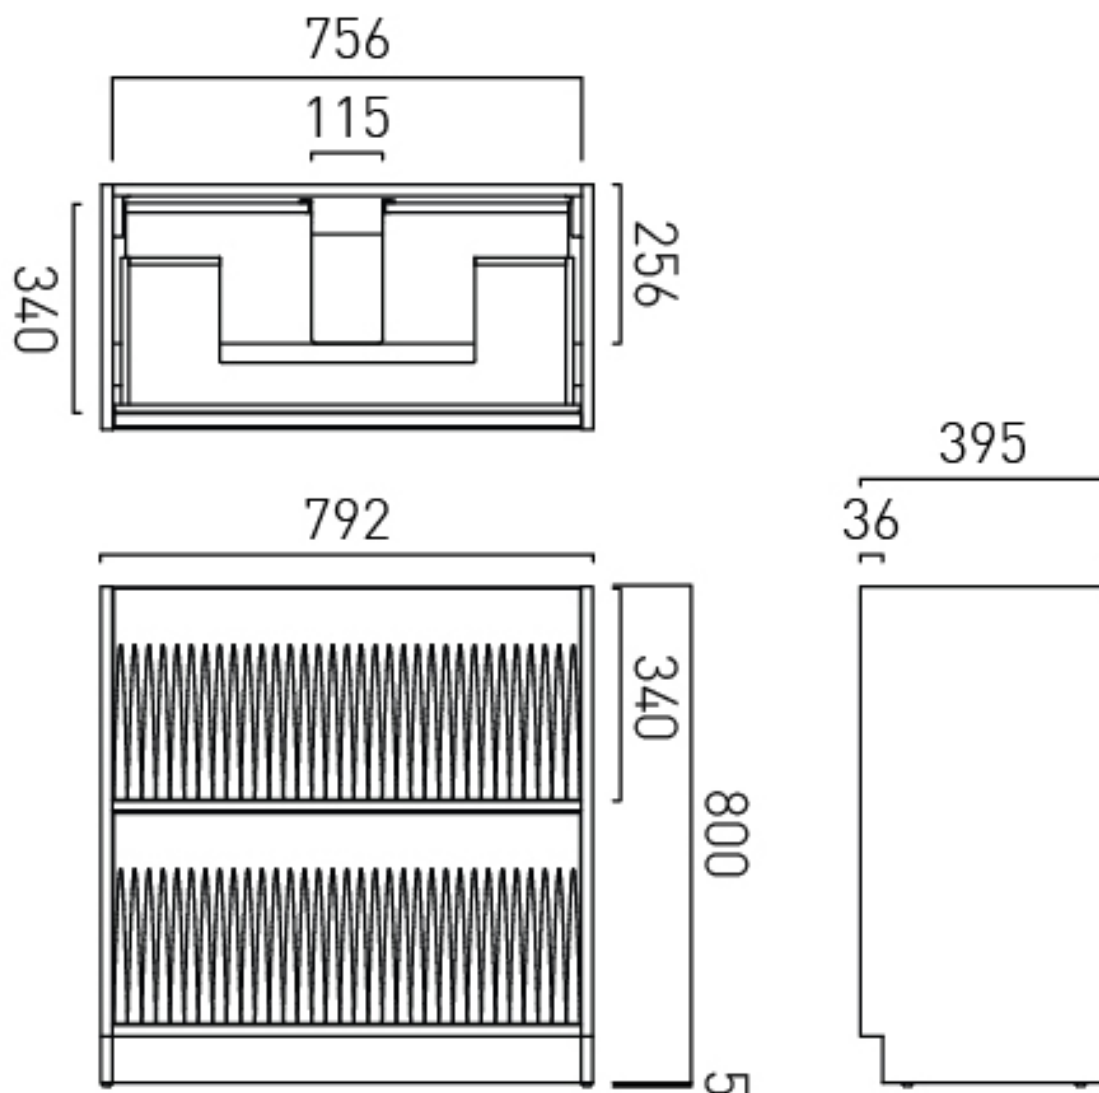

TECHNICAL DRAWING

COLLECTION: SAFARI

PRODUCT CODE: SAF-F800FM-F-CG

tel: 01934 744466
email: sales@vado.com
www.vado.com

WHERE INSPIRATION FLOWS
TAPS | SHOWERS | FURNITURE