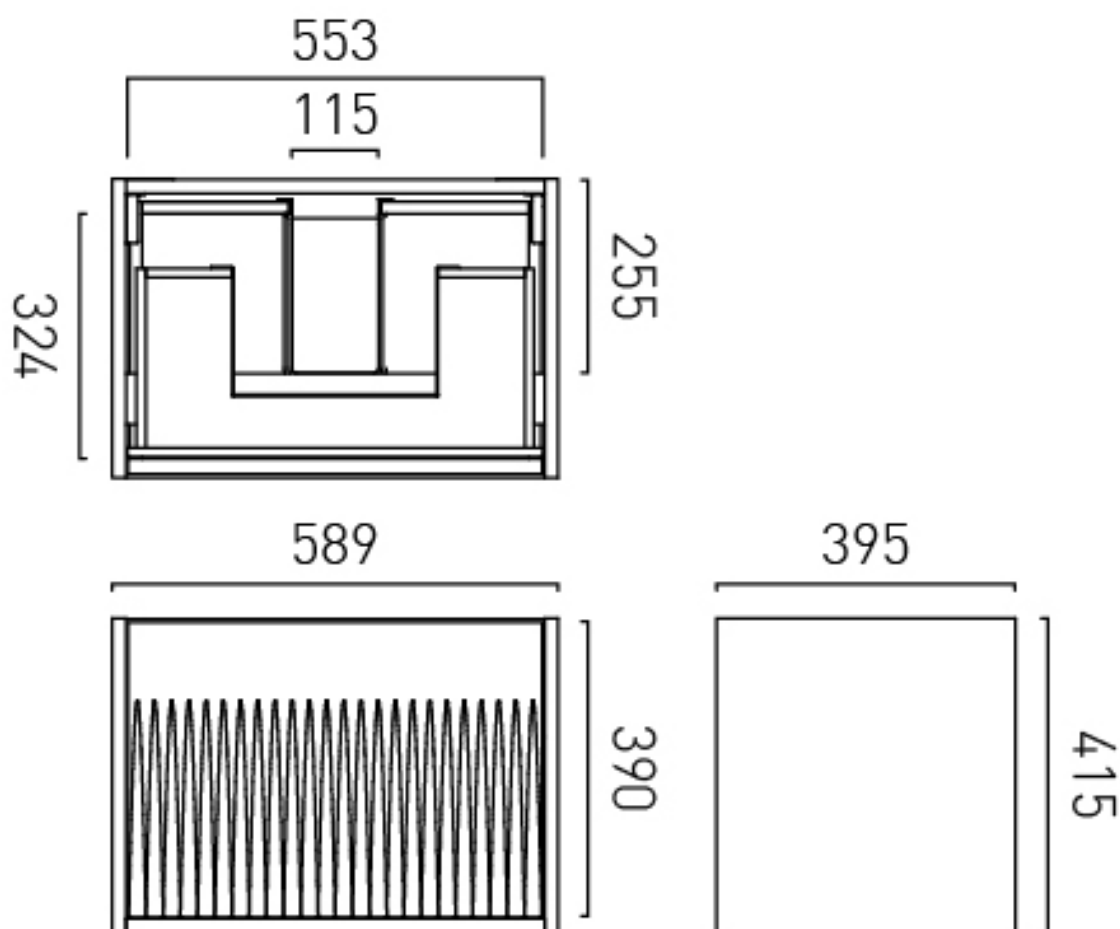

PRODUCT CODE: SAF-F600WH-F-SG

FIXING LOCATION

100mm from top of the unit. Height adjustable wall brackets

SPACE SAVING SOLUTION

Bottle trap cutout in top drawer

TECHNICAL DRAWING

COLLECTION: SAFARI

PRODUCT CODE: SAF-F600WH-F-SG