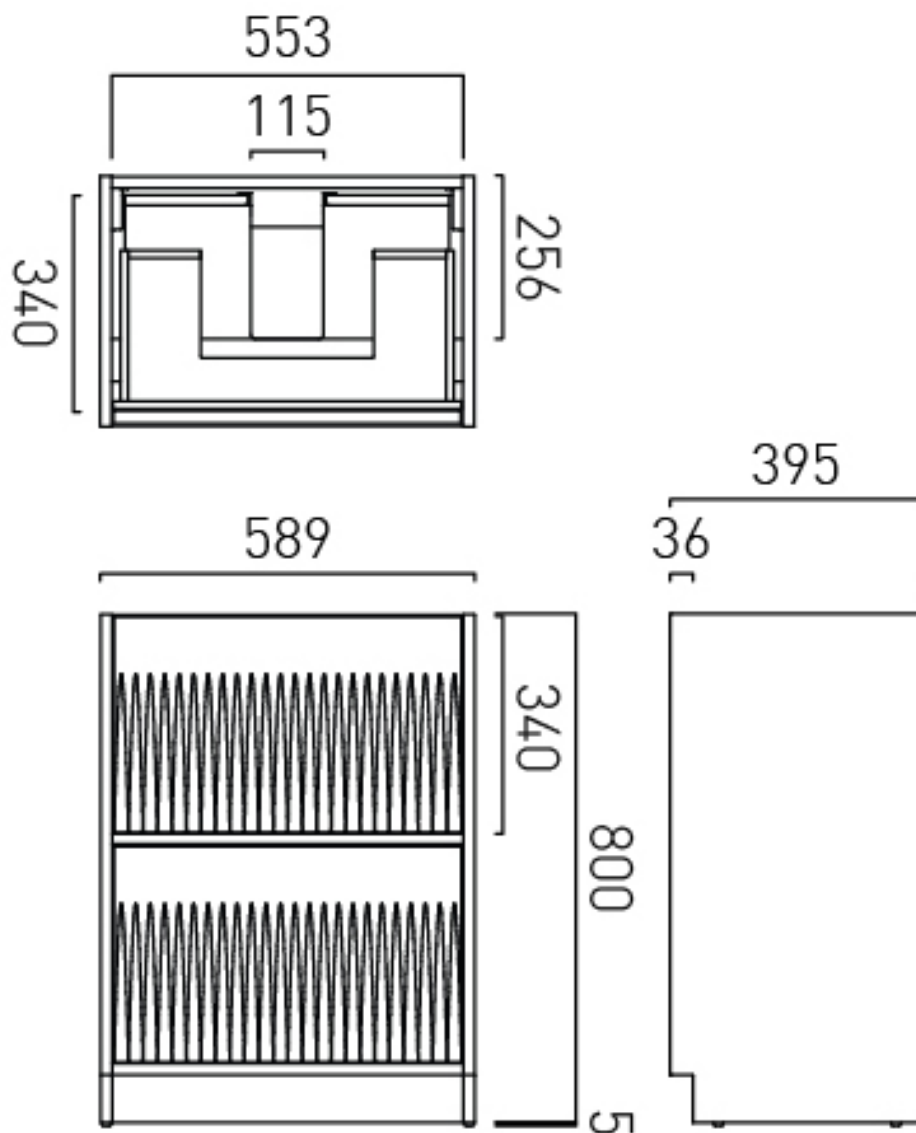

FIXING LOCATION

100mm from top of the unit. Height adjustable wall brackets

SPACE SAVING SOLUTION

Bottle trap cutout in top drawer

TECHNICAL DRAWING

COLLECTION: SAFARI

PRODUCT CODE: SAF-F600FM-F-TC

tel: 01934 744466
email: sales@vado.com
www.vado.com