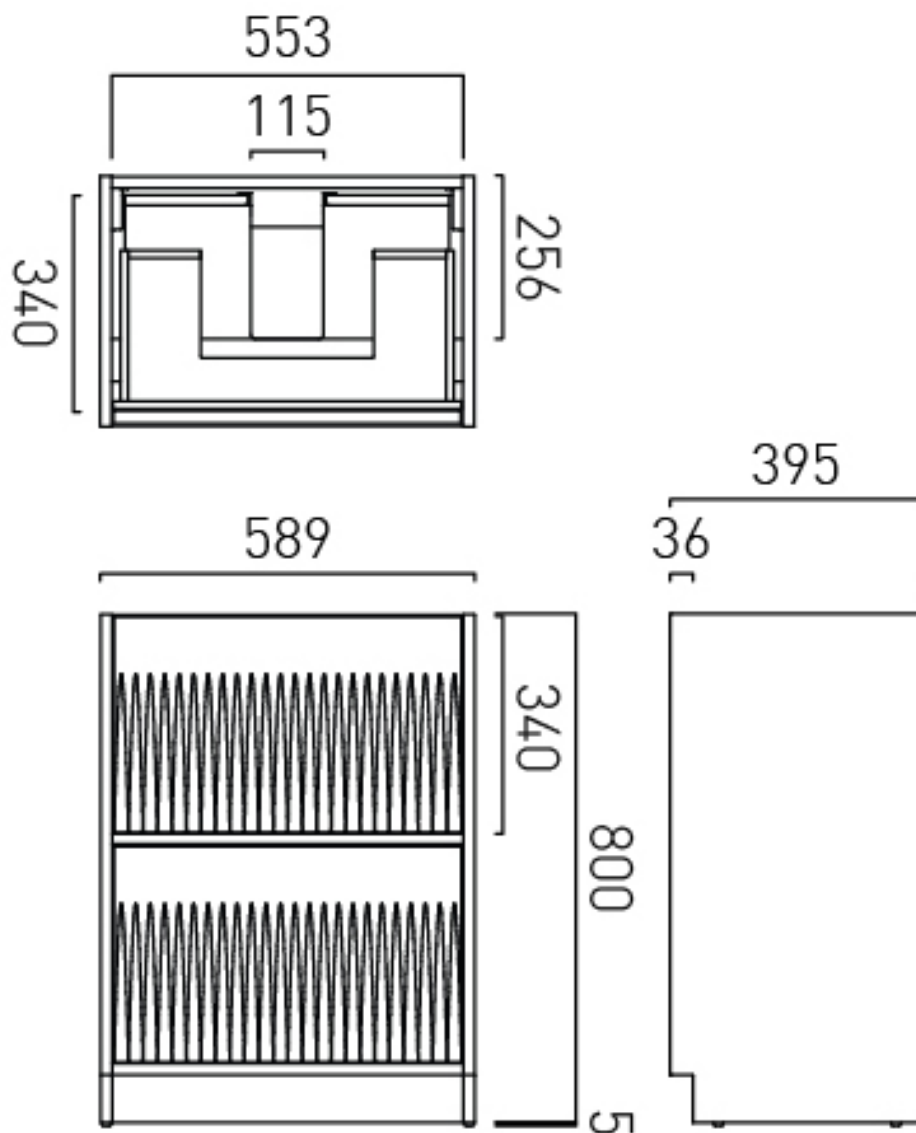

TECHNICAL DRAWING

COLLECTION: SAFARI

PRODUCT CODE: SAF-F600FM-F-SG

tel: 01934 744466
email: sales@vado.com
www.vado.com

WHERE INSPIRATION FLOWS
TAPS | SHOWERS | FURNITURE