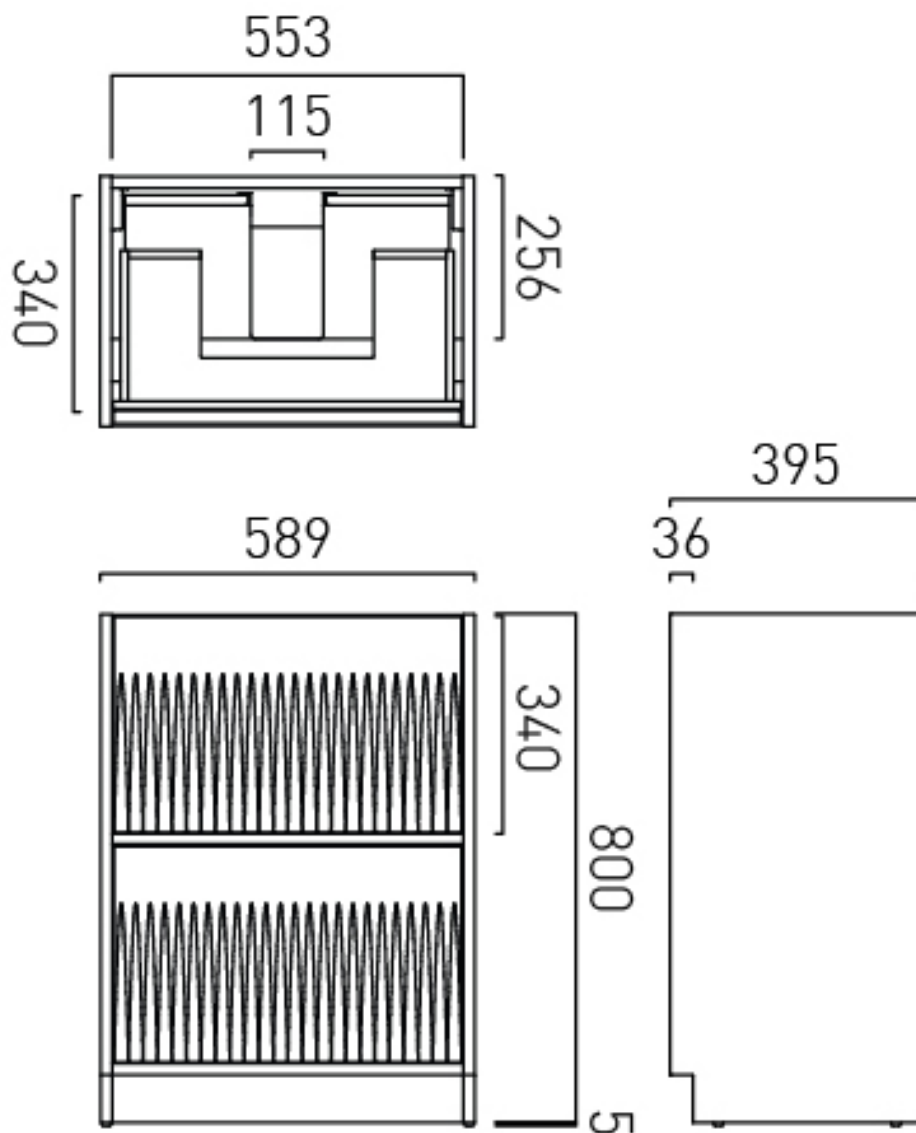

TECHNICAL DRAWING

COLLECTION: SAFARI

PRODUCT CODE: SAF-F600FM-F-AW

tel: 01934 744466
email: sales@vado.com
www.vado.com

WHERE INSPIRATION FLOWS
TAPS | SHOWERS | FURNITURE