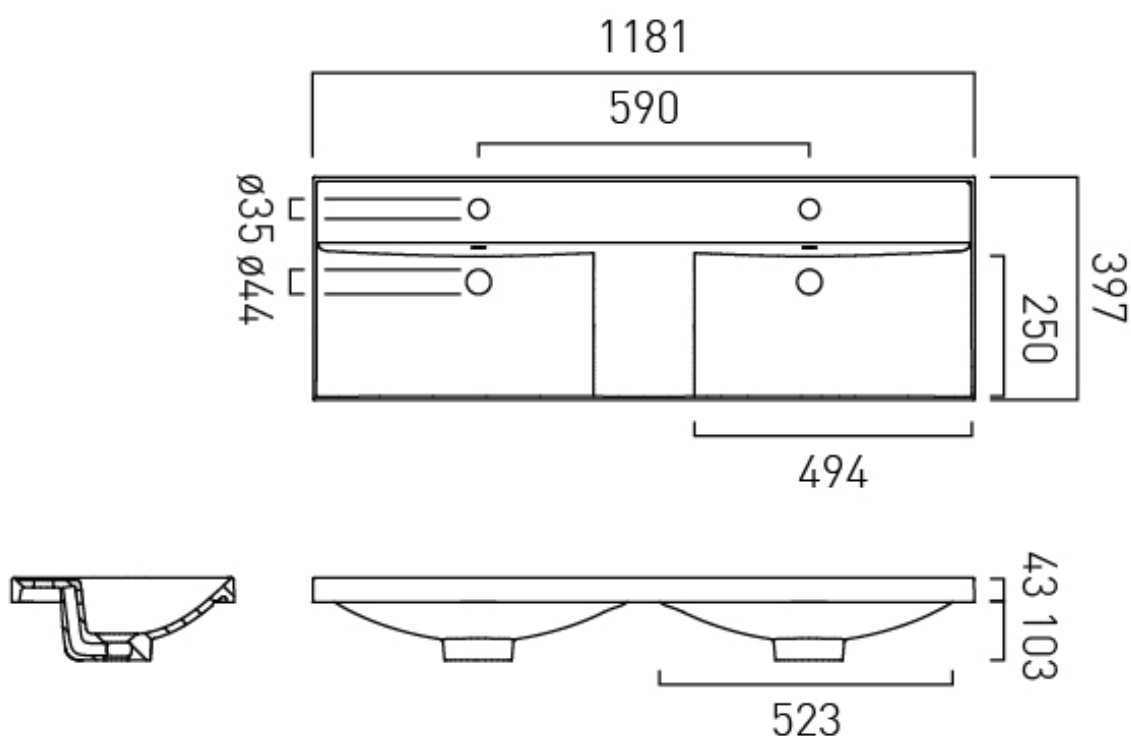

FURNITURE TYPE

Inset Basin

BASIN TYPE

Inset Basin

SIZE

1200mm

SIZE

1181mm

OVERFLOW

Yes (Overflow Cover Not Included)

OVERFLOW COVER REQUIRED

Required: CAM-BM0

REPAIR KIT INCLUDED

Yes

TECHNICAL DRAWING

COLLECTION: SAFARI
PRODUCT CODE: SAF-BM12-GW