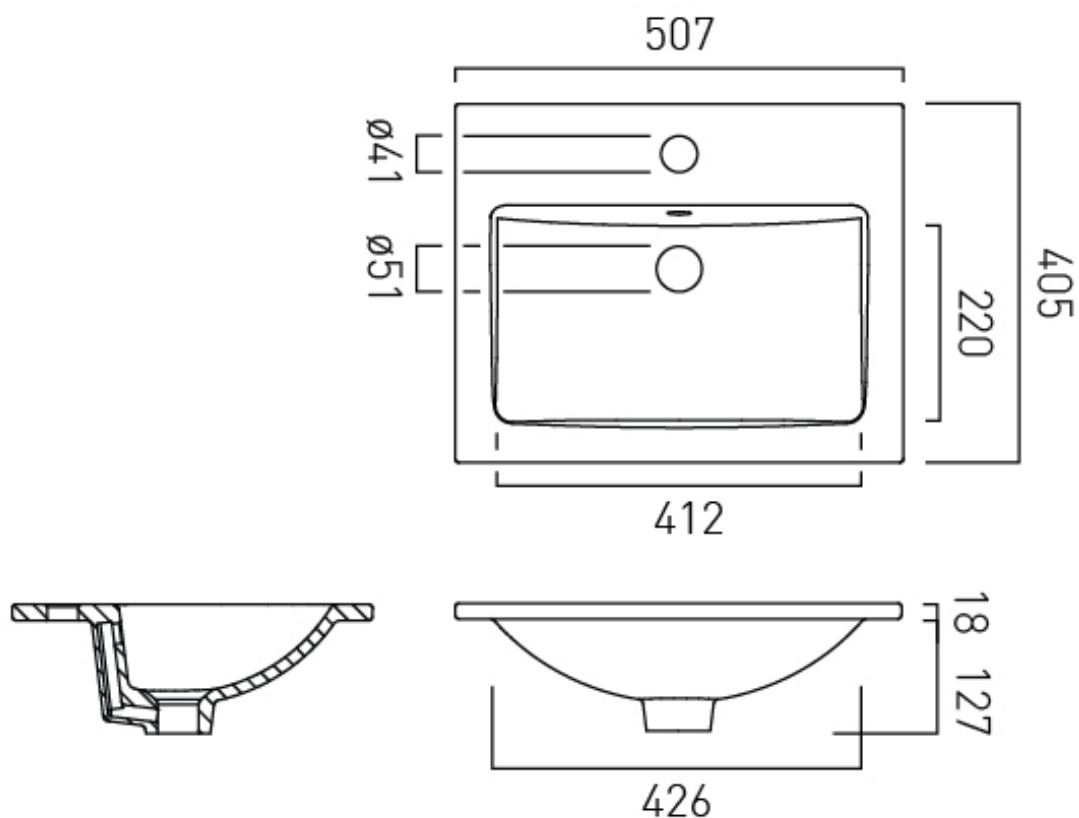

FURNITURE TYPE

Inset Basin

BASIN TYPE

Inset Basin

SIZE

500mm

SIZE

507mm

BASIN MATERIAL

Ceramic

TAP HOLES

1 Hole

tel: 01934 744466
email: sales@vado.com
www.vado.com

WHERE INSPIRATION FLOWS
TAPS | SHOWERS | FURNITURE

SPECIFICATION SHEET

COLLECTION: SAFARI
PRODUCT CODE: SAF-BC5-GW

OVERFLOW

Yes (Overflow Cover Not Included)

OVERFLOW COVER REQUIRED

Optional

TECHNICAL DRAWING

COLLECTION: SAFARI
PRODUCT CODE: SAF-BC5-GW

tel: 01934 744466
email: sales@vado.com
www.vado.com

WHERE INSPIRATION FLOWS
TAPS | SHOWERS | FURNITURE