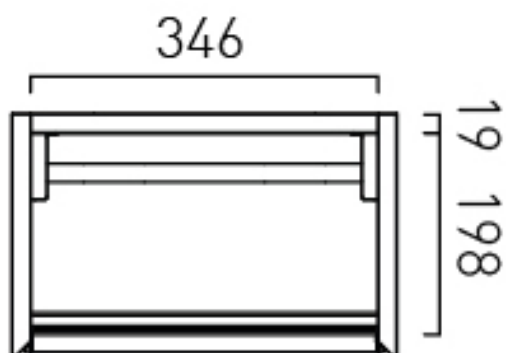

TECHNICAL DRAWING

COLLECTION: SAFARI

PRODUCT CODE: SAF-F400WHL-F-AB

tel: 01934 744466
email: sales@vado.com
www.vado.com

WHERE INSPIRATION FLOWS
TAPS | SHOWERS | FURNITURE