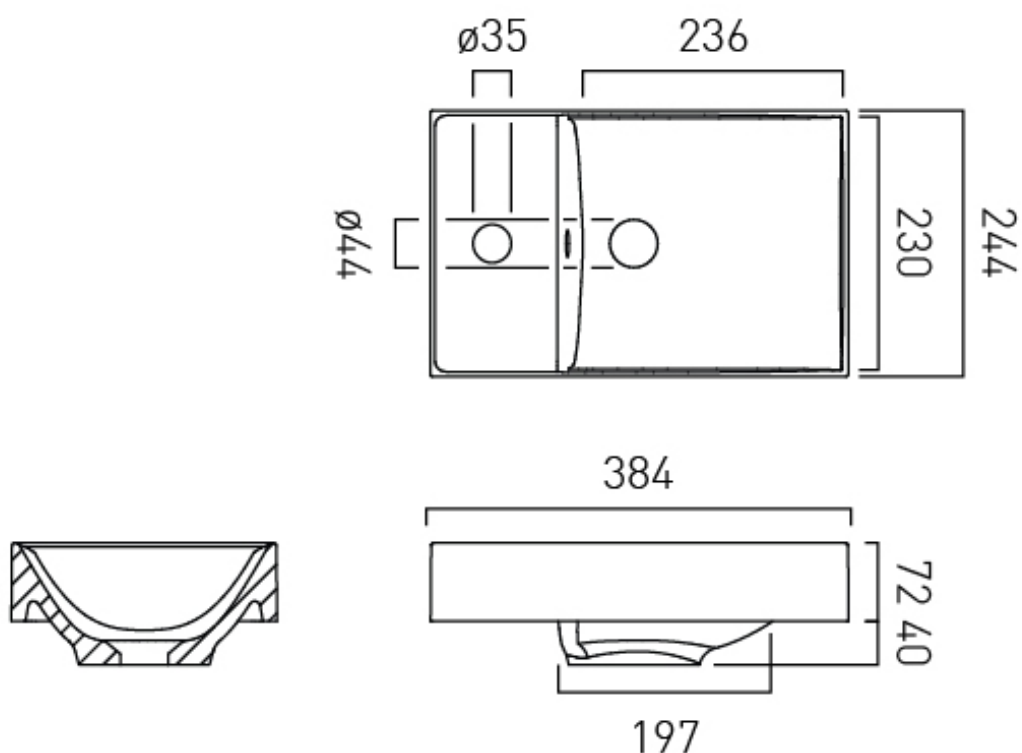

FURNITURE TYPE

Inset Basin

BASIN TYPE

Inset Basin

SIZE

398mm

BASIN MATERIAL

Mineral Cast

OVERFLOW COVER REQUIRED

Required: CAM-BM0

REPAIR KIT INCLUDED

Yes

tel: 01934 744466
email: sales@vado.com
www.vado.com

WHERE INSPIRATION FLOWS
TAPS | SHOWERS | FURNITURE

TECHNICAL DRAWING

COLLECTION: SAFARI
PRODUCT CODE: SAF-BM4-AW