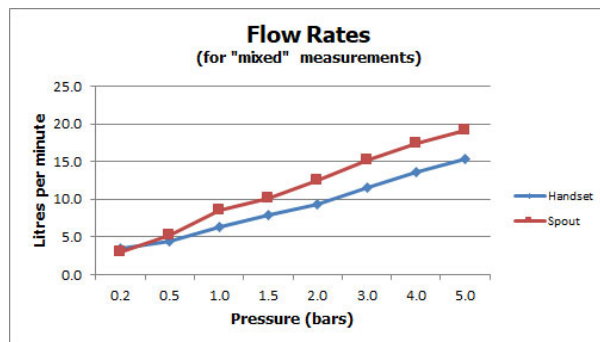

# SPECIFICATION SHEET

COLLECTION: ZOO

PRODUCT CODE: Z00-232-CP

The flow rate displayed is calculated using ideal system conditions. This result should only be taken as an indication as the flow rate may vary depending on the specific in-situ configuration.