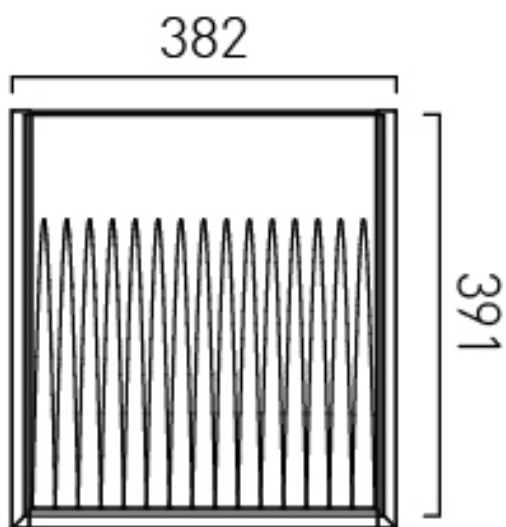

TECHNICAL DRAWING

COLLECTION: SAFARI

PRODUCT CODE: SAF-F400WHL-F-CG

tel: 01934 744466
email: sales@vado.com
www.vado.com

WHERE INSPIRATION FLOWS
TAPS | SHOWERS | FURNITURE