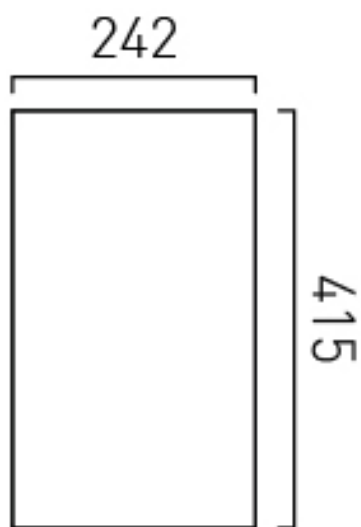

TECHNICAL DRAWING

COLLECTION: SAFARI

PRODUCT CODE: SAF-F400WHL-F-CG

tel: 01934 744466
email: sales@vado.com
www.vado.com

WHERE INSPIRATION FLOWS
TAPS | SHOWERS | FURNITURE