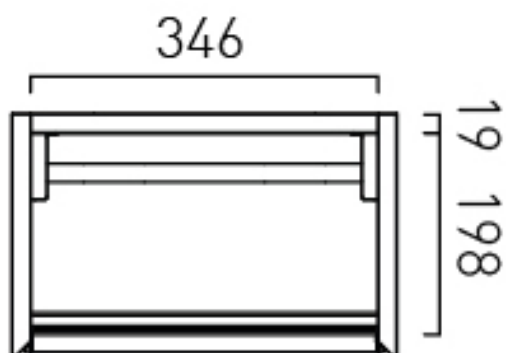

TECHNICAL DRAWING

COLLECTION: SAFARI

PRODUCT CODE: SAF-F400WHL-F-CG

tel: 01934 744466
email: sales@vado.com
www.vado.com

WHERE INSPIRATION FLOWS
TAPS | SHOWERS | FURNITURE