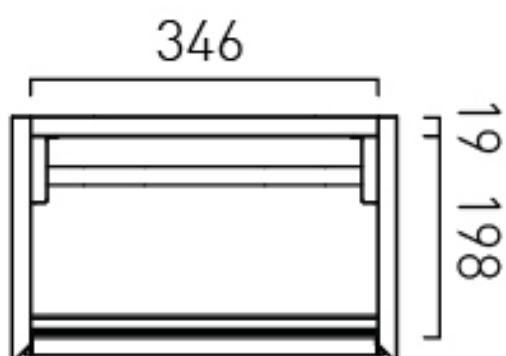

TECHNICAL DRAWING

COLLECTION: SAFARI

PRODUCT CODE: SAF-F400WHL-F-SG

tel: 01934 744466
email: sales@vado.com
www.vado.com

WHERE INSPIRATION FLOWS
TAPS | SHOWERS | FURNITURE