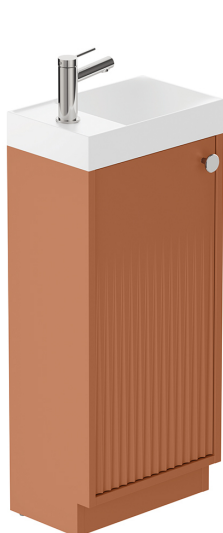

# SPECIFICATION SHEET

COLLECTION: SAFARI

PRODUCT CODE: SAF-F400FMR-F-TC

## COLLECTION NAME

Safari