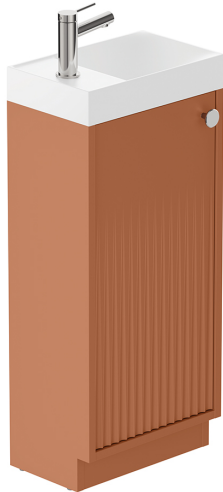

# SPECIFICATION SHEET

COLLECTION: SAFARI

PRODUCT CODE: SAF-F400FMR-F-TC

## COLLECTION NAME

Safari