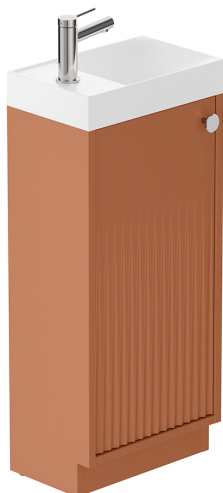

# SPECIFICATION SHEET

COLLECTION: SAFARI

PRODUCT CODE: SAF-F400FMR-F-TC

## COLLECTION NAME

Safari