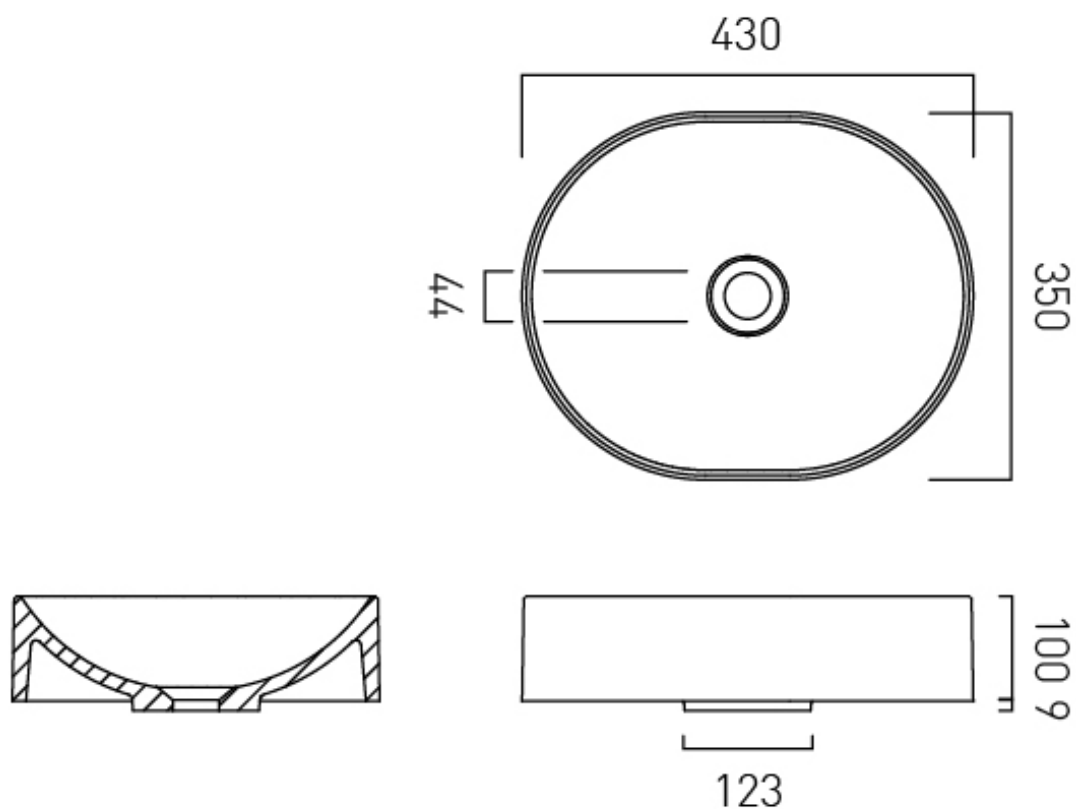

SPECIFICATION SHEET

COLLECTION: SAFARI
PRODUCT CODE: SAF-BMRO-S-CA

FINISH

Cashmere

SIZE

430mm

COLLECTION NAME

Safari

BASIN TYPE

Oval Countertop

TECHNICAL DRAWING

COLLECTION: SAFARI
PRODUCT CODE: SAF-BMRO-S-CA

tel: 01934 744466
email: sales@vado.com
www.vado.com

WHERE INSPIRATION FLOWS
TAPS | SHOWERS | FURNITURE