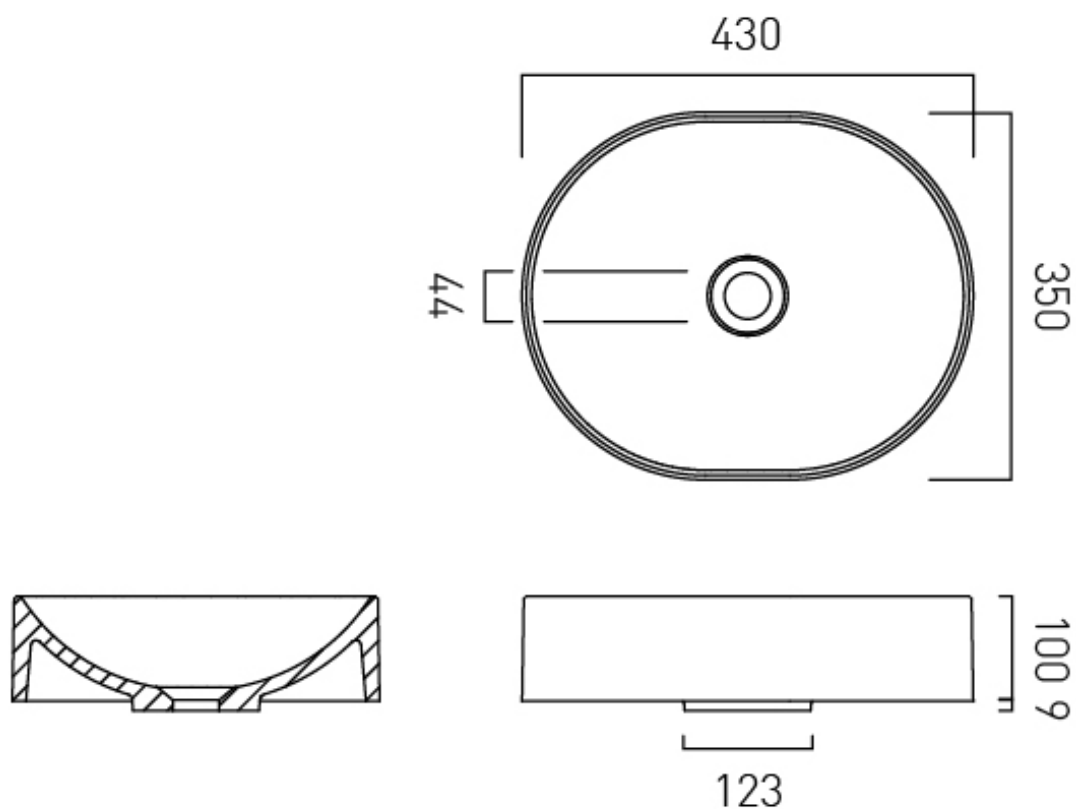

TECHNICAL DRAWING

COLLECTION: SAFARI
PRODUCT CODE: SAF-BMRO-S-GW

tel: 01934 744466
email: sales@vado.com
www.vado.com

WHERE INSPIRATION FLOWS
TAPS | SHOWERS | FURNITURE