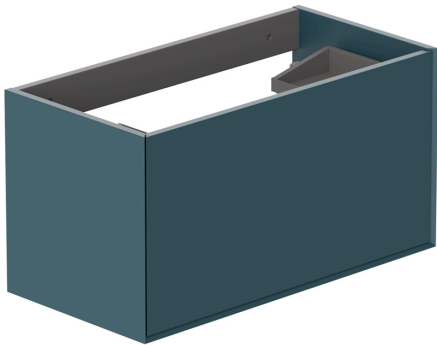

# SPECIFICATION SHEET

COLLECTION: SAFARI

PRODUCT CODE: SAF-F800WH-S-AB