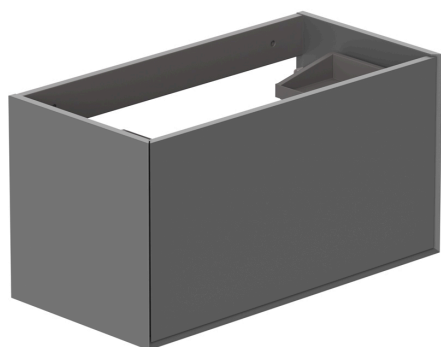

SPECIFICATION SHEET

COLLECTION: SAFARI
PRODUCT CODE: SAF-F800WH-S-CG

COLLECTION NAME

Safari

FINISH

Charcoal Grey

GUARANTEE

6 Year Guarantee

FURNITURE TYPE

Vanity Unit

MOUNTING

Wall Hung

SIZE

800mm

DRAWERS

2 Drawers

BASIN SUITABILITY

Safari, 800mm Basins

MATERIAL

FSC-Certified Wood

tel: 01934 744466
email: sales@vado.com
www.vado.com

WHERE INSPIRATION FLOWS
TAPS | SHOWERS | FURNITURE

SPECIFICATION SHEET

COLLECTION: SAFARI

PRODUCT CODE: SAF-F800WH-S-CG

FIXING LOCATION

100mm from top of unit

SPACE SAVING SOLUTION

Bottle trap cutout in top drawer

NOTES

Height adjustable wall brackets

TECHNICAL DRAWING