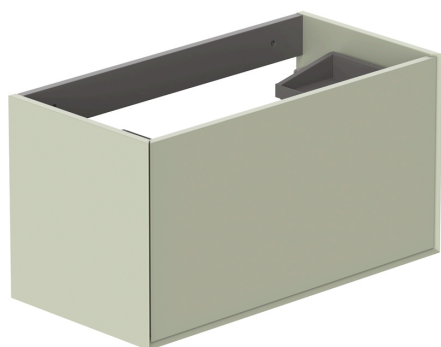

SPECIFICATION SHEET

COLLECTION: SAFARI
PRODUCT CODE: SAF-F800WH-S-SG

COLLECTION NAME

Safari

FINISH

Sage Green

GUARANTEE

6 Year Guarantee

FURNITURE TYPE

Vanity Unit

MOUNTING

Wall Hung

SIZE

800mm

DRAWERS

2 Drawers

BASIN SUITABILITY

Safari, 800mm Basins

MATERIAL

FSC-Certified Wood

tel: 01934 744466
email: sales@vado.com
www.vado.com

WHERE INSPIRATION FLOWS
TAPS | SHOWERS | FURNITURE

SPECIFICATION SHEET

COLLECTION: SAFARI

PRODUCT CODE: SAF-F800WH-S-SG

FIXING LOCATION

100mm from top of unit

SPACE SAVING SOLUTION

Bottle trap cutout in top drawer

NOTES

Height adjustable wall brackets

TECHNICAL DRAWING