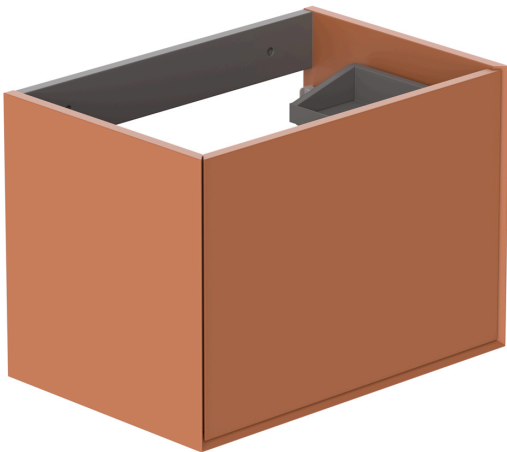

SPECIFICATION SHEET

COLLECTION: SAFARI

PRODUCT CODE: SAF-F600WH-S-TC

COLLECTION NAME

Safari

FINISH

Terracotta

GUARANTEE

6 Year Guarantee

FURNITURE TYPE

Vanity Unit

MOUNTING

Floor Mounted

SIZE

600mm

DRAWERS

2 Drawers

BASIN SUITABILITY

Safari, 600mm Basins

MATERIAL

FSC-Certified Wood

tel: 01934 744466
email: sales@vado.com
www.vado.com

WHERE INSPIRATION FLOWS
TAPS | SHOWERS | FURNITURE

SPECIFICATION SHEET

COLLECTION: SAFARI

PRODUCT CODE: SAF-F600WH-S-TC

FIXING LOCATION

100mm from top of the unit. Height adjustable wall brackets

SPACE SAVING SOLUTION

Bottle trap cutout in top drawer

TECHNICAL DRAWING

COLLECTION: SAFARI