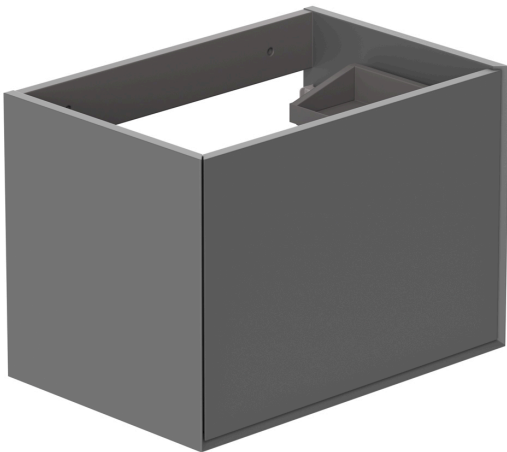

# SPECIFICATION SHEET

COLLECTION: SAFARI

PRODUCT CODE: SAF-F600WH-S-CG

## SIZE

600mm