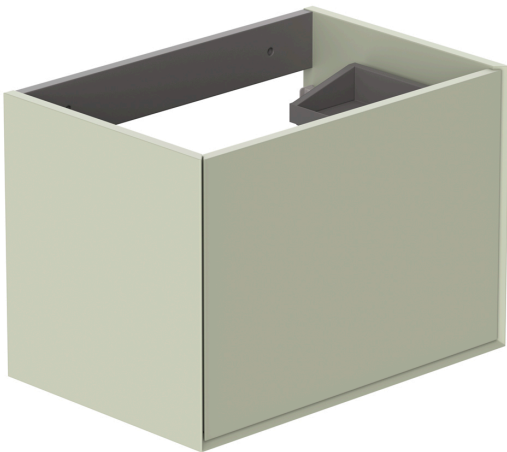

# SPECIFICATION SHEET

COLLECTION: SAFARI

PRODUCT CODE: SAF-F600WH-S-SG

## FURNITURE TYPE

Vanity Unit