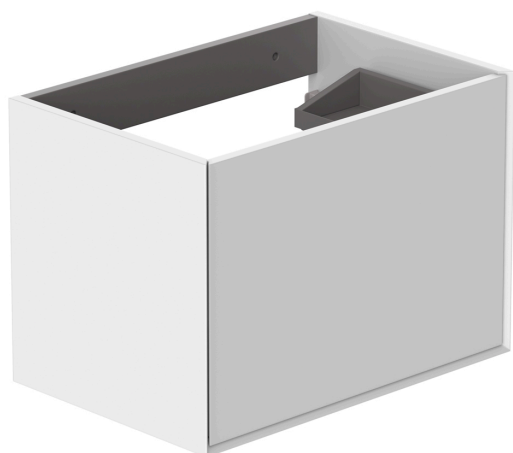

# SPECIFICATION SHEET

COLLECTION: SAFARI

PRODUCT CODE: SAF-F600WH-S-AW

## FURNITURE TYPE

Vanity Unit