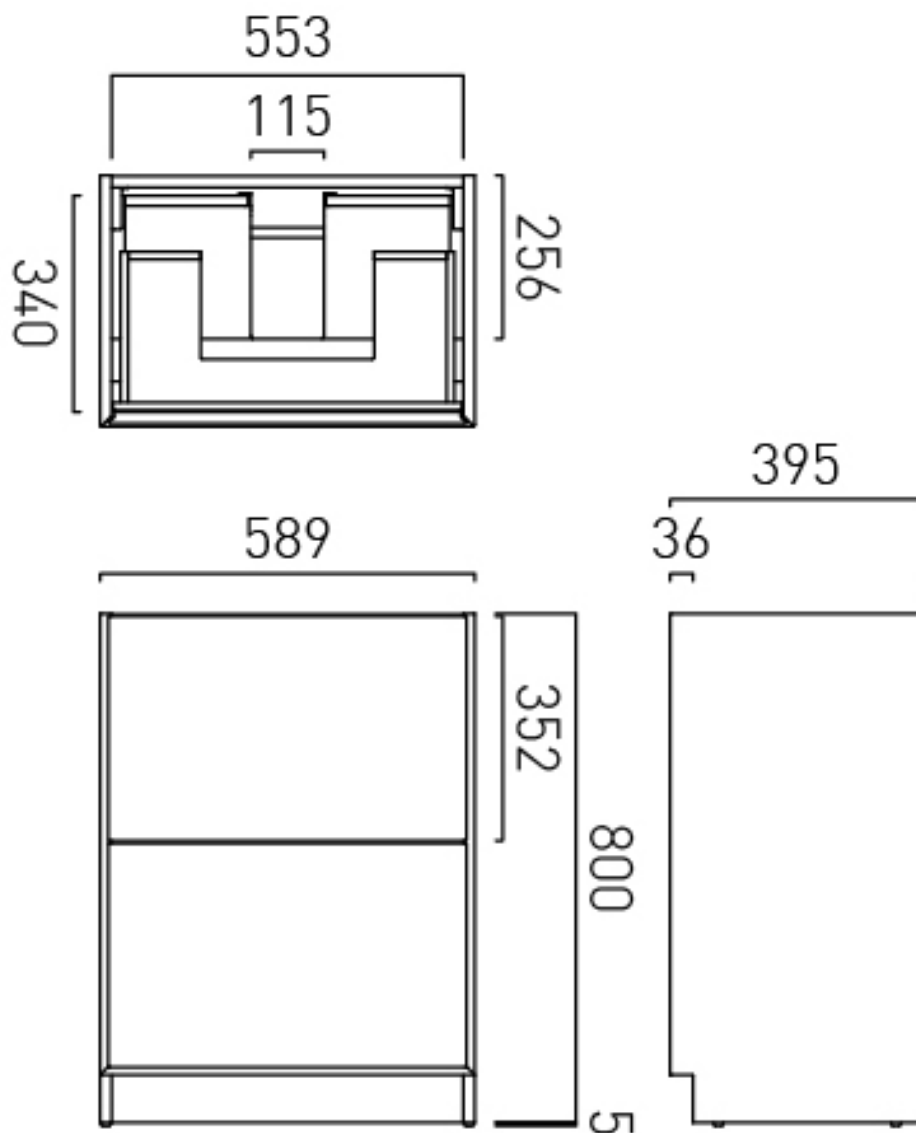

TECHNICAL DRAWING

COLLECTION: SAFARI

PRODUCT CODE: SAF-F600FM-S-CA

tel: 01934 744466
email: sales@vado.com
www.vado.com

WHERE INSPIRATION FLOWS
TAPS | SHOWERS | FURNITURE