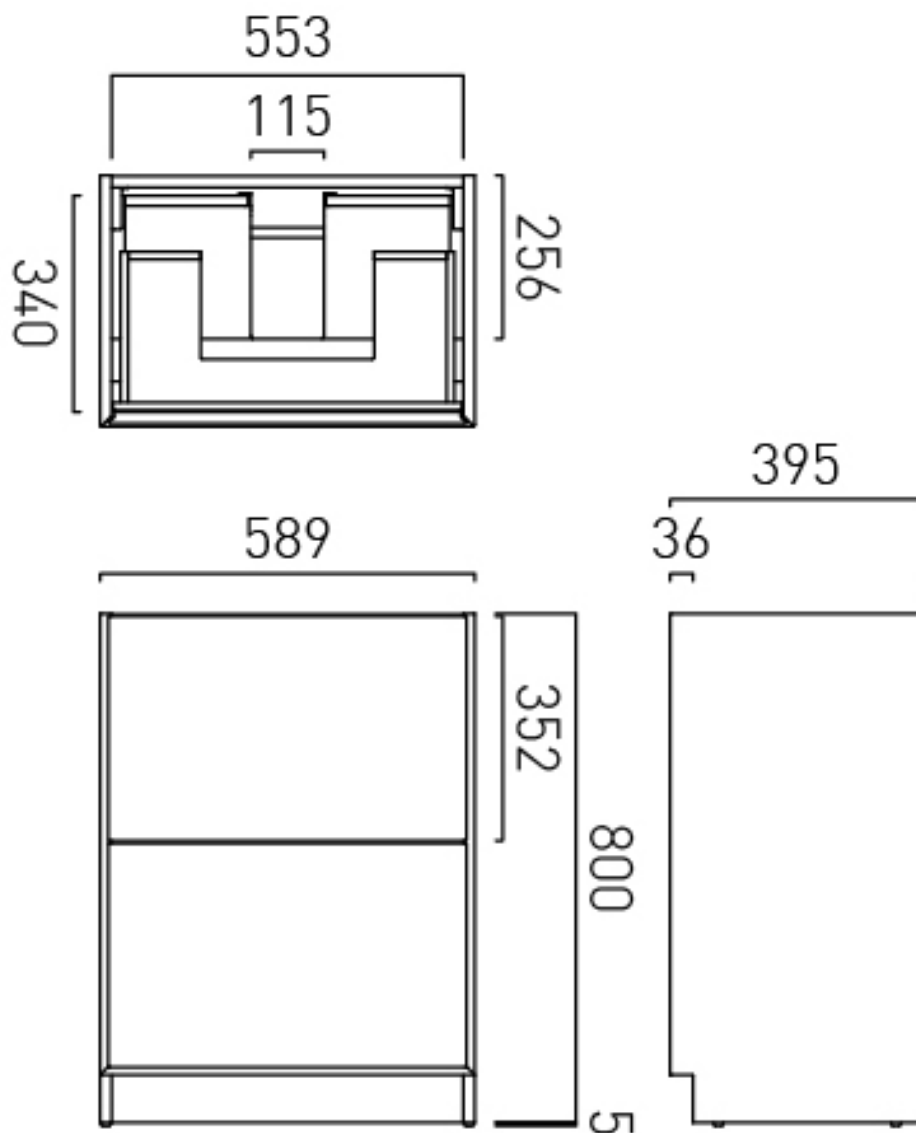

PRODUCT CODE: SAF-F600FM-S-CA

FIXING LOCATION

100mm from top of the unit. Height adjustable wall brackets

SPACE SAVING SOLUTION

Bottle trap cutout in top drawer

TECHNICAL DRAWING

COLLECTION: SAFARI

PRODUCT CODE: SAF-F600FM-S-CA