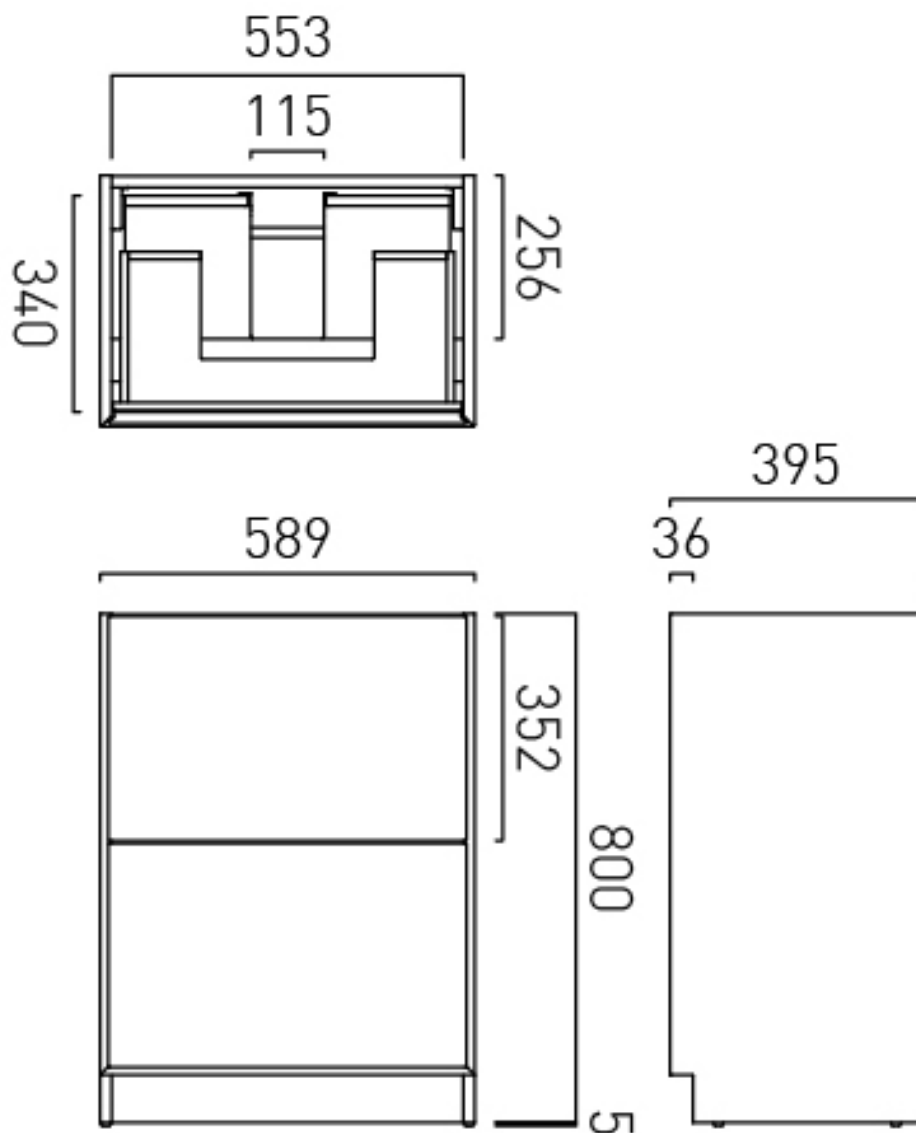

PRODUCT CODE: SAF-F600FM-S-TC

FIXING LOCATION

100mm from top of the unit. Height adjustable wall brackets

SPACE SAVING SOLUTION

Bottle trap cutout in top drawer

TECHNICAL DRAWING

COLLECTION: SAFARI

PRODUCT CODE: SAF-F600FM-S-TC