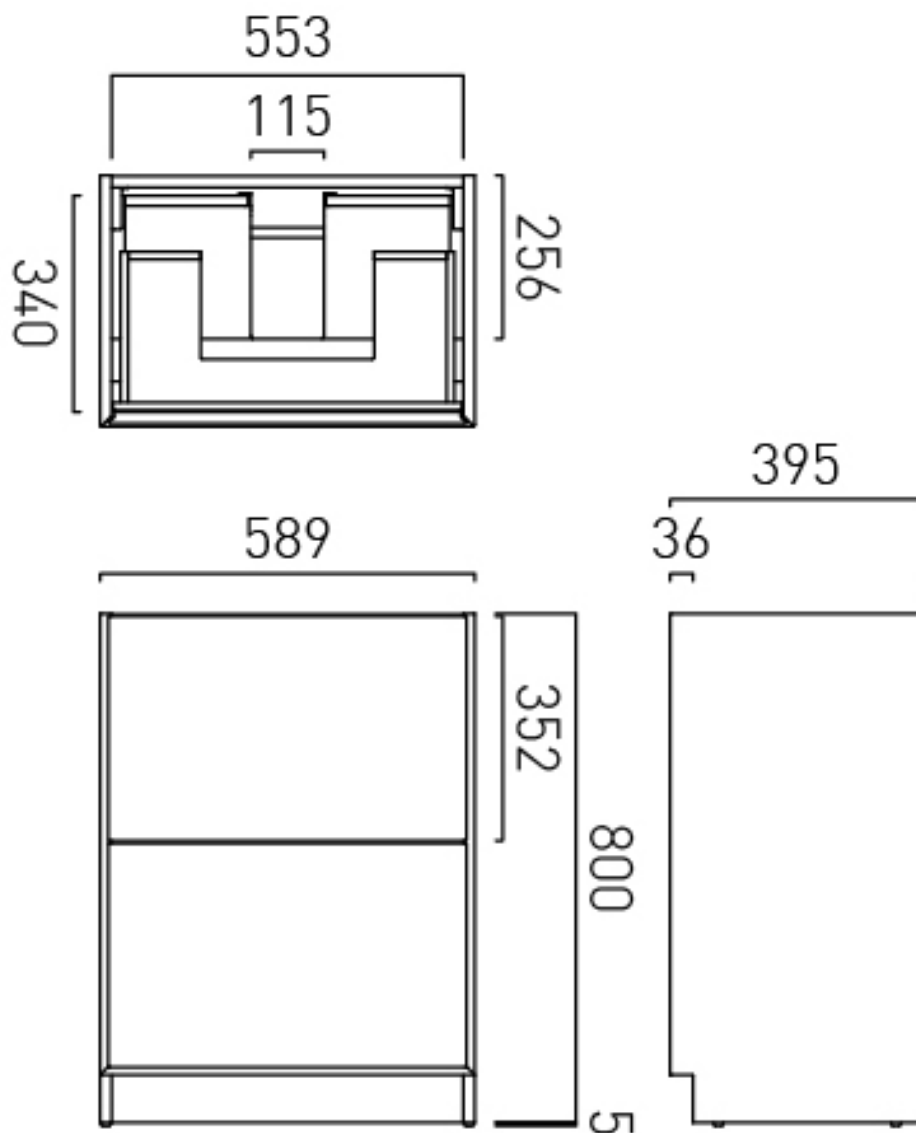

FIXING LOCATION

100mm from top of the unit. Height adjustable wall brackets

SPACE SAVING SOLUTION

Bottle trap cutout in top drawer

TECHNICAL DRAWING

COLLECTION: SAFARI

PRODUCT CODE: SAF-F600FM-S-AB

tel: 01934 744466
email: sales@vado.com
www.vado.com