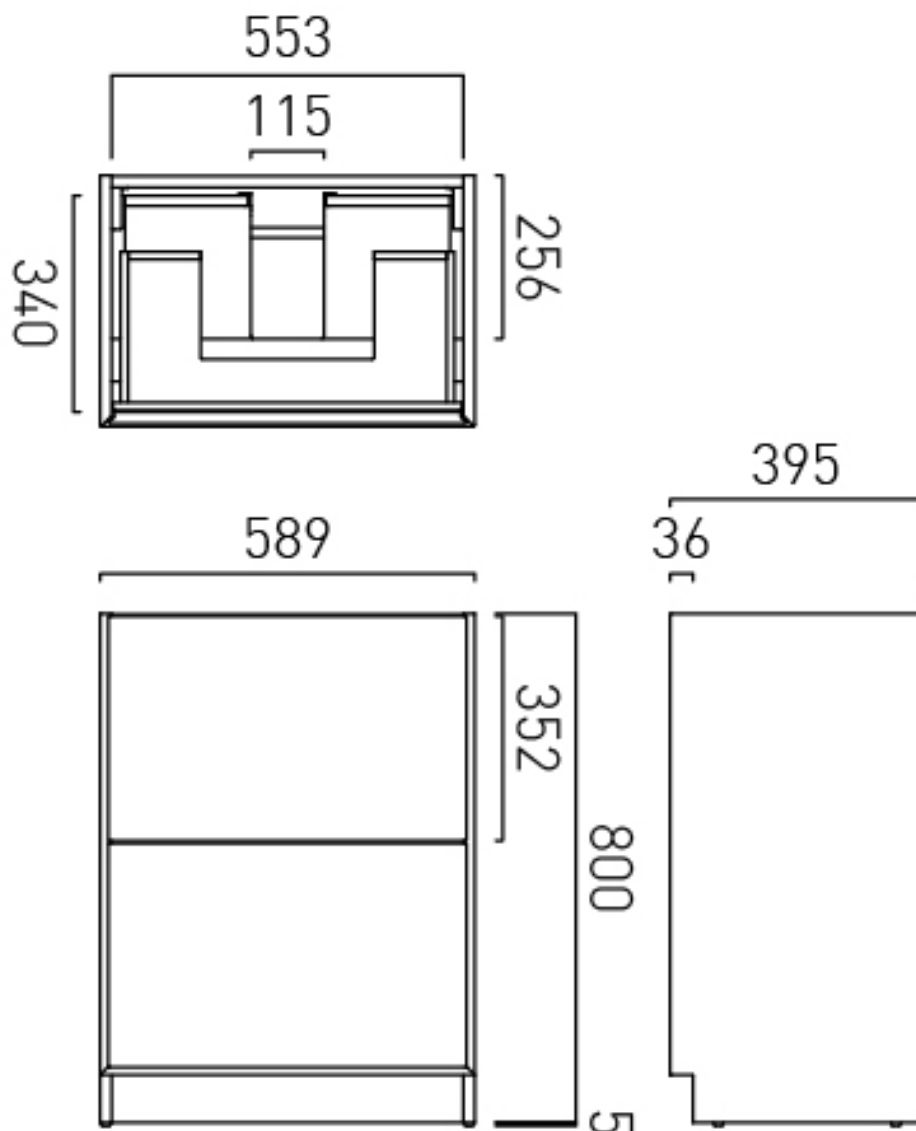

PRODUCT CODE: SAF-F600FM-S-SG

FIXING LOCATION

100mm from top of the unit. Height adjustable wall brackets

SPACE SAVING SOLUTION

Bottle trap cutout in top drawer

TECHNICAL DRAWING

COLLECTION: SAFARI

PRODUCT CODE: SAF-F600FM-S-SG