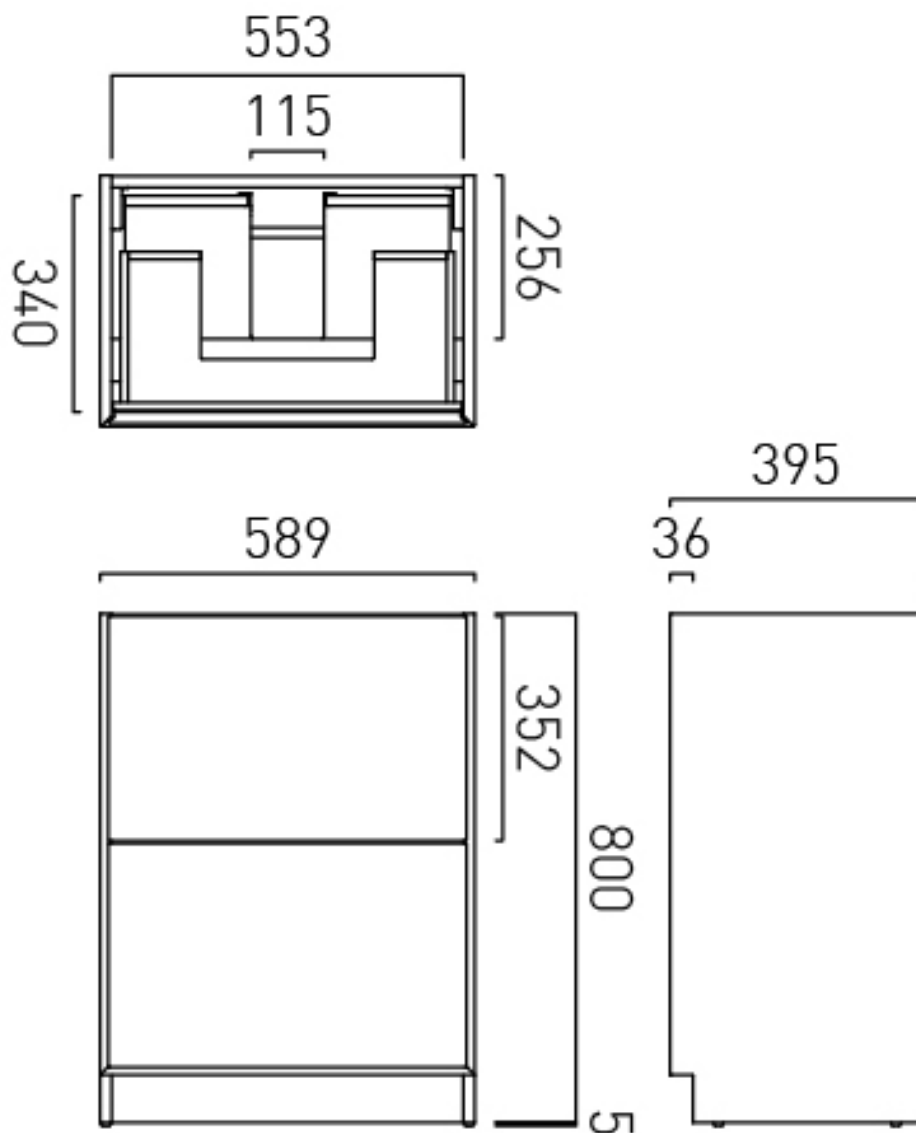

PRODUCT CODE: SAF-F600FM-S-SG

FIXING LOCATION

100mm from top of the unit. Height adjustable wall brackets

SPACE SAVING SOLUTION

Bottle trap cutout in top drawer

TECHNICAL DRAWING

COLLECTION: SAFARI

PRODUCT CODE: SAF-F600FM-S-SG