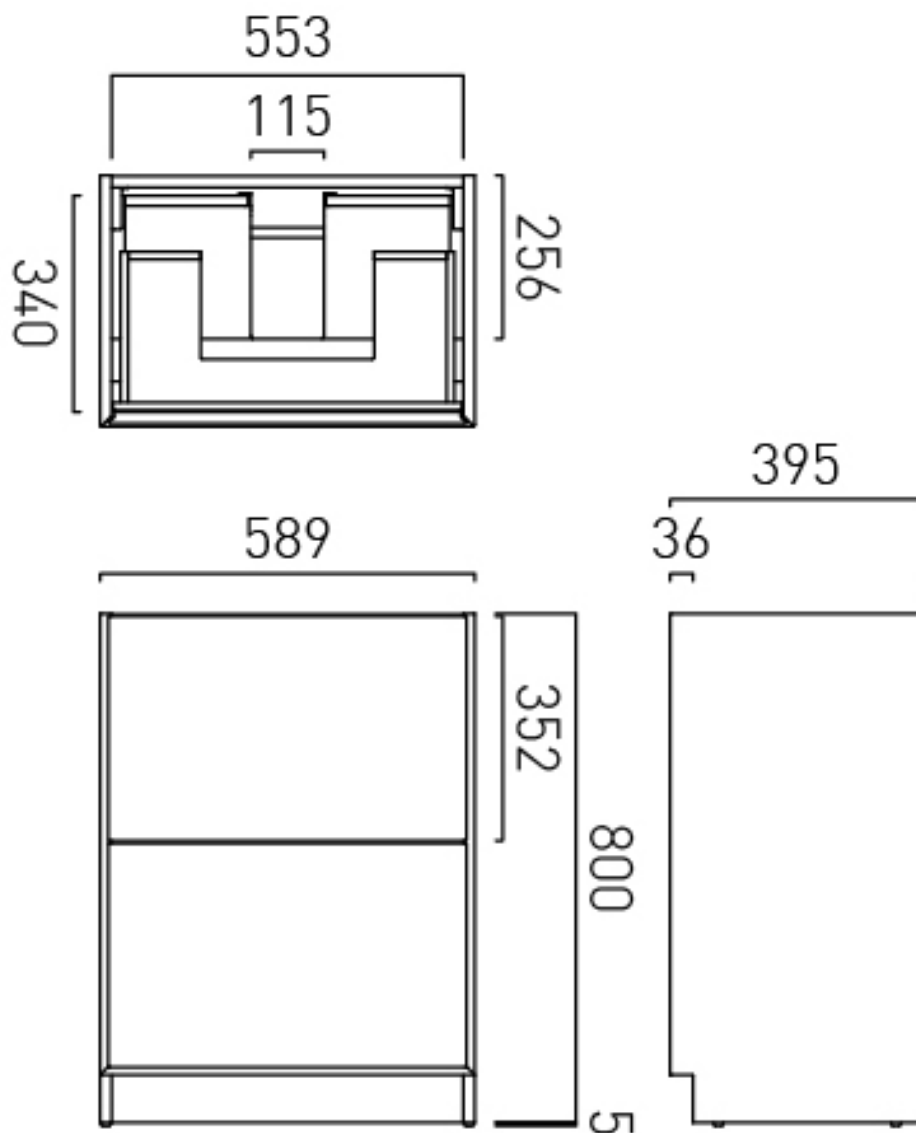

TECHNICAL DRAWING

COLLECTION: SAFARI

PRODUCT CODE: SAF-F600FM-S-CG

tel: 01934 744466
email: sales@vado.com
www.vado.com

WHERE INSPIRATION FLOWS
TAPS | SHOWERS | FURNITURE