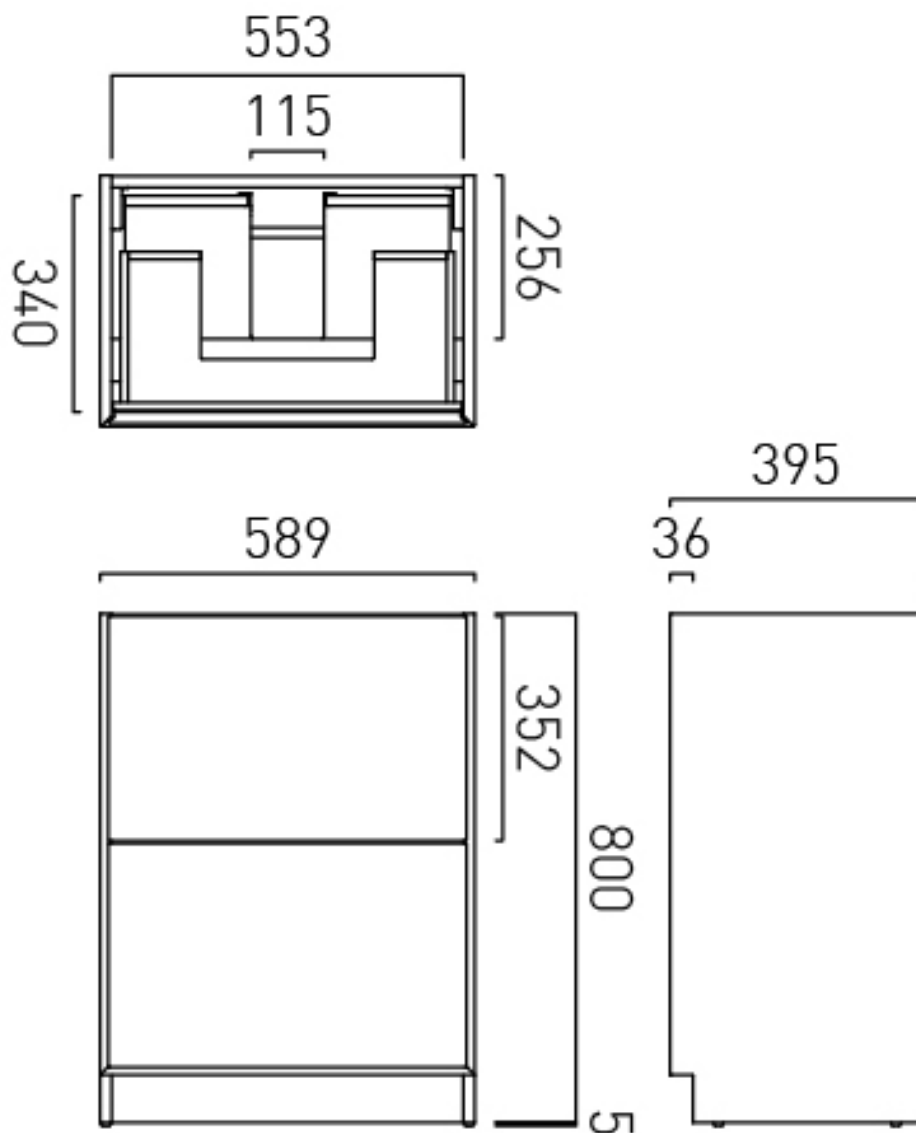

TECHNICAL DRAWING

COLLECTION: SAFARI

PRODUCT CODE: SAF-F600FM-S-AW

tel: 01934 744466
email: sales@vado.com
www.vado.com

WHERE INSPIRATION FLOWS
TAPS | SHOWERS | FURNITURE