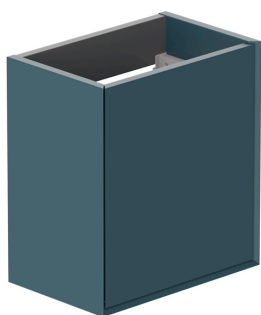

SPECIFICATION SHEET

COLLECTION: SAFARI

PRODUCT CODE: SAF-F400WHR-S-AB

COLLECTION NAME

Safari

FINISH

Atlantic Blue

GUARANTEE

6 Year Guarantee

FURNITURE TYPE

Vanity Unit

MOUNTING

Wall Hung

SIZE

400mm

BASIN SUITABILITY

COLLECTION: SAFARI

PRODUCT CODE: SAF-F400WHR-S-AB

SPACE SAVING SOLUTION

Reduced depth units for space saving, 50mm pipe void

NOTES

Height adjustable wall brackets

TECHNICAL DRAWING

COLLECTION: SAFARI