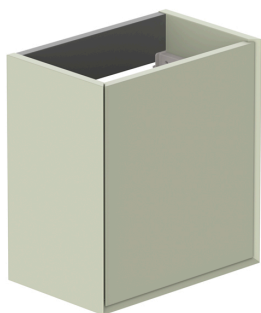

SPECIFICATION SHEET

COLLECTION: SAFARI

PRODUCT CODE: SAF-F400WHR-S-SG

COLLECTION NAME

Safari

FINISH

Sage Green

GUARANTEE

6 Year Guarantee

FURNITURE TYPE

Vanity Unit

MOUNTING

Wall Hung

SIZE

400mm

BASIN SUITABILITY

Safari, 400mm Basins

DOORS

Right Pull, Left Hinge

MATERIAL

FSC-Certified Wood

tel: 01934 744466
email: sales@vado.com
www.vado.com

WHERE INSPIRATION FLOWS
TAPS | SHOWERS | FURNITURE

SPECIFICATION SHEET

COLLECTION: SAFARI

PRODUCT CODE: SAF-F400WHR-S-SG

SPACE SAVING SOLUTION

Reduced depth units for space saving, 50mm pipe void

NOTES

Height adjustable wall brackets

tel: 01934 744466
email: sales@vado.com
www.vado.com