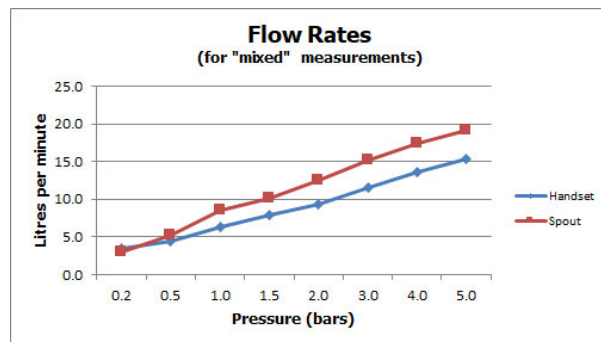

# SPECIFICATION SHEET

COLLECTION: ZOO

PRODUCT CODE: ZOO-232NS-CP

The flow rate displayed is calculated using ideal system conditions. This result should only be taken as an indication as the flow rate may vary depending on the specific in-situ configuration.