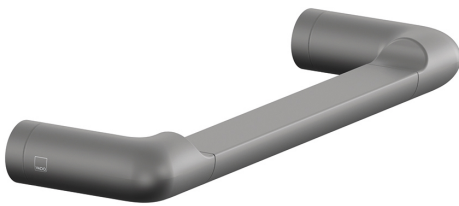

SPECIFICATION SHEET

COLLECTION: ZOO

PRODUCT CODE: ZOO-181-PEW

COLLECTION NAME

Zoo

FINISH

Pewter

GUARANTEE

10 Year Guarantee

KIT COMPRISES

1 x Towel Bar

ACCESSORY TYPE

Towel Rail

MATERIAL

Brass

MOUNTING

Wall Mounted

STYLE

Round

tel: 01934 744466
email: sales@vado.com
www.vado.com

WHERE INSPIRATION FLOWS
TAPS | SHOWERS | FURNITURE

TECHNICAL DRAWING

COLLECTION: ZOO

PRODUCT CODE: ZOO-181-PEW