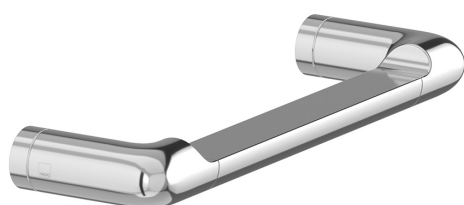

# SPECIFICATION SHEET

COLLECTION: ZOO

PRODUCT CODE: Z00-181-CP

## KIT COMPRISES

1 x Towel Bar