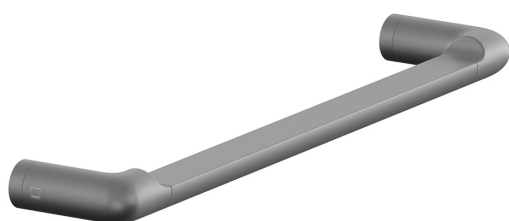

# SPECIFICATION SHEET

COLLECTION: ZOO

PRODUCT CODE: Z00-184-45-PEW

## FINISH

Pewter

## KIT COMPRISES

1 x Towel Rail

## ACCESSORY TYPE

Towel Rail