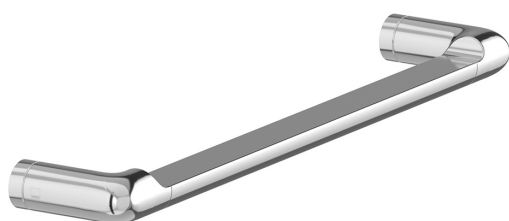

# SPECIFICATION SHEET

COLLECTION: ZOO

PRODUCT CODE: Z00-184-45-CP

## KIT COMPRISES

1 x Towel Rail