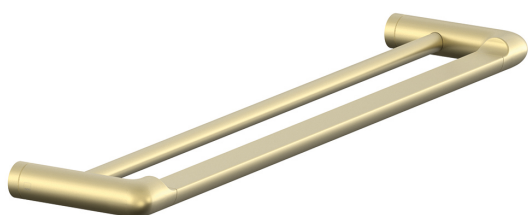

# SPECIFICATION SHEET

COLLECTION: ZOO

PRODUCT CODE: Z00-184B-60-SBR

## COLLECTION NAME

Zoo

## FINISH

Satin Brass

## KIT COMPRISES

1 x Towel Rail