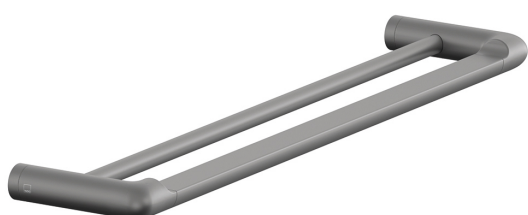

SPECIFICATION SHEET

COLLECTION: ZOO

PRODUCT CODE: Z00-184B-60-PEW

COLLECTION NAME

Zoo

FINISH

Pewter

GUARANTEE

10 Year Guarantee

KIT COMPRISES

1 x Towel Rail

ACCESSORY TYPE

Towel Rail

MATERIAL

Brass

MOUNTING

Wall Mounted

STYLE

Round

tel: 01934 744466
email: sales@vado.com
www.vado.com

WHERE INSPIRATION FLOWS
TAPS | SHOWERS | FURNITURE

TECHNICAL DRAWING

COLLECTION: Z00

PRODUCT CODE: Z00-184B-60-PEW