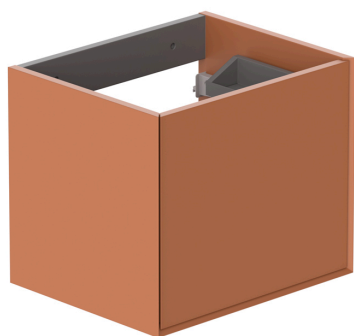

SPECIFICATION SHEET

COLLECTION: SAFARI
PRODUCT CODE: SAF-F500WH-S-TC

COLLECTION NAME

Safari

FINISH

Terracotta

GUARANTEE

6 Year Guarantee

FURNITURE TYPE

Vanity Unit

MOUNTING

Wall Hung

SIZE

500mm

DRAWERS

2 Drawers

PRODUCT CODE: SAF-F500WH-S-TC

FIXING LOCATION

100mm from top of unit, height adjustable wall brackets

SPACE SAVING SOLUTION

bottle trap cutout in drawer

tel: 01934 744466
email: sales@vado.com
www.vado.com