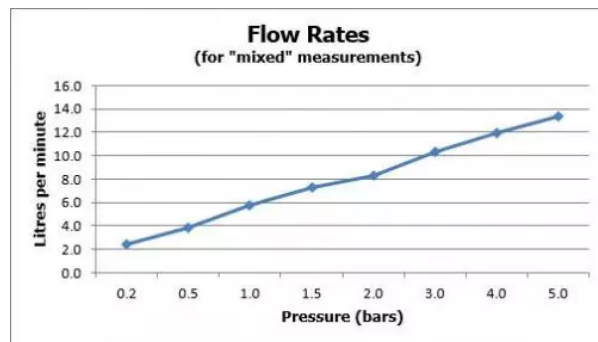

# SPECIFICATION SHEET

COLLECTION: ZOO

PRODUCT CODE: CUC-3002-C/P

The flow rate displayed is calculated using ideal system conditions. This result should only be taken as an indication as the flow rate may vary depending on the specific in-situ configuration.