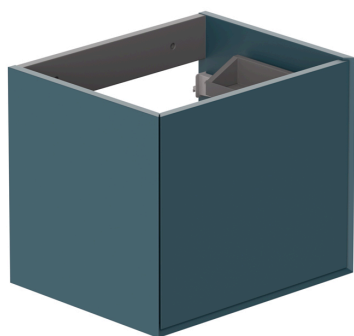

SPECIFICATION SHEET

COLLECTION: SAFARI
PRODUCT CODE: SAF-F500WH-S-AB

COLLECTION NAME

Safari

FINISH

Atlantic Blue

GUARANTEE

6 Year Guarantee

FURNITURE TYPE

Vanity Unit

MOUNTING

Wall Hung

SIZE

500mm

DRAWERS

2 Drawers

PRODUCT CODE: SAF-F500WH-S-AB

FIXING LOCATION

100mm from top of unit, height adjustable wall brackets

SPACE SAVING SOLUTION

bottle trap cutout in drawer

TECHNICAL DRAWING

COLLECTION: SAFARI

PRODUCT CODE: SAF-F500WH-S-AB