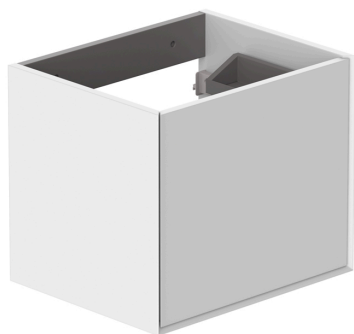

# SPECIFICATION SHEET

COLLECTION: SAFARI

PRODUCT CODE: SAF-F500WH-S-AW

## FURNITURE TYPE

Vanity Unit