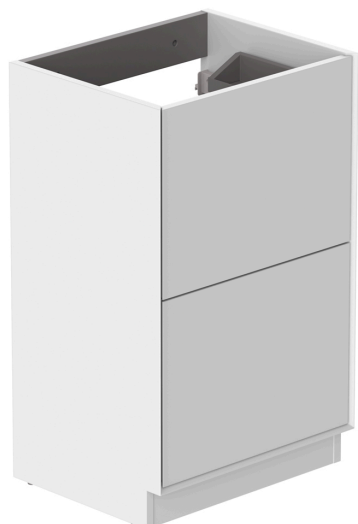

# SPECIFICATION SHEET

COLLECTION: SAFARI

PRODUCT CODE: SAF-F500FM-S-AW