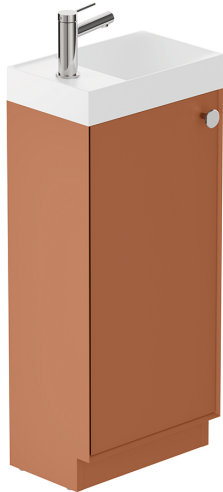

SPECIFICATION SHEET

COLLECTION: SAFARI

PRODUCT CODE: SAF-F400FMR-S-TC

COLLECTION NAME

Safari

FINISH

Terracotta

GUARANTEE

6 Year Guarantee

FURNITURE TYPE

Vanity Unit

MOUNTING

Floor Mounted

SIZE

400mm

BASIN SUITABILITY

Safari, 400mm Basins

DOORS

Right Pull, Left Hinge

MATERIAL

FSC-Certified Wood

tel: 01934 744466
email: sales@vado.com
www.vado.com

WHERE INSPIRATION FLOWS
TAPS | SHOWERS | FURNITURE

SPECIFICATION SHEET

COLLECTION: SAFARI

PRODUCT CODE: SAF-F400FMR-S-TC

SPACE SAVING SOLUTION

Reduced depth units for space saving, 50mm pipe void

NOTES

Height adjustable wall brackets

tel: 01934 744466
email: sales@vado.com
www.vado.com