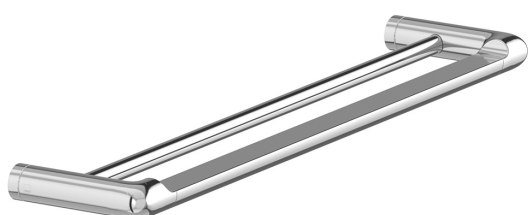

SPECIFICATION SHEET

COLLECTION: ZOO

PRODUCT CODE: ZOO-184B-60-CP

COLLECTION NAME

Zoo

FINISH

Chrome

GUARANTEE

15 Year Guarantee

KIT COMPRISES

1 x Towel Rail

ACCESSORY TYPE

Towel Rail

MATERIAL

Brass

MOUNTING

Wall Mounted

STYLE

Round

tel: 01934 744466
email: sales@vado.com
www.vado.com

WHERE INSPIRATION FLOWS
TAPS | SHOWERS | FURNITURE

TECHNICAL DRAWING

COLLECTION: Z00

PRODUCT CODE: Z00-184B-60-CP