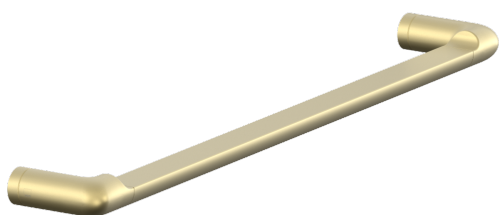

SPECIFICATION SHEET

COLLECTION: ZOO
PRODUCT CODE: ZOO-184-60-SBR

COLLECTION NAME

Zoo

FINISH

Satin Brass

GUARANTEE

10 Year Guarantee

KIT COMPRISES

1 x Towel Rail

ACCESSORY TYPE

Towel Rail

MATERIAL

Brass

MOUNTING

Wall Mounted

STYLE

Round

tel: 01934 744466
email: sales@vado.com
www.vado.com

WHERE INSPIRATION FLOWS
TAPS | SHOWERS | FURNITURE

TECHNICAL DRAWING

COLLECTION: Z00

PRODUCT CODE: Z00-184-60-SBR