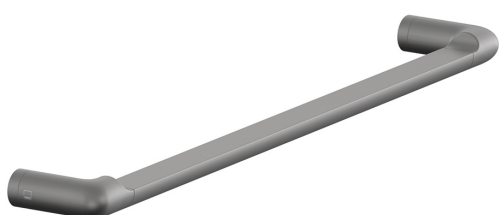

SPECIFICATION SHEET

COLLECTION: ZOO

PRODUCT CODE: ZOO-184-60-PEW

COLLECTION NAME

Zoo

FINISH

Pewter

GUARANTEE

10 Year Guarantee

KIT COMPRISES

1 x Towel Rail

ACCESSORY TYPE

Towel Rail

MATERIAL

Brass

MOUNTING

Wall Mounted

STYLE

Round

tel: 01934 744466
email: sales@vado.com
www.vado.com

WHERE INSPIRATION FLOWS
TAPS | SHOWERS | FURNITURE

TECHNICAL DRAWING

COLLECTION: Z00

PRODUCT CODE: Z00-184-60-PEW