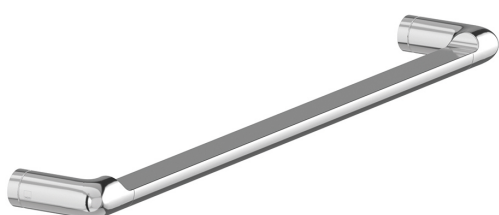

SPECIFICATION SHEET

COLLECTION: ZOO

PRODUCT CODE: Z00-184-60-CP

COLLECTION NAME

Zoo

FINISH

Chrome

GUARANTEE

15 Year Guarantee

KIT COMPRISES

1 x Towel Rail

ACCESSORY TYPE

Towel Rail

MATERIAL

Brass

MOUNTING

Wall Mounted

STYLE

Round

tel: 01934 744466
email: sales@vado.com
www.vado.com

WHERE INSPIRATION FLOWS
TAPS | SHOWERS | FURNITURE

TECHNICAL DRAWING

COLLECTION: Z00

PRODUCT CODE: Z00-184-60-CP