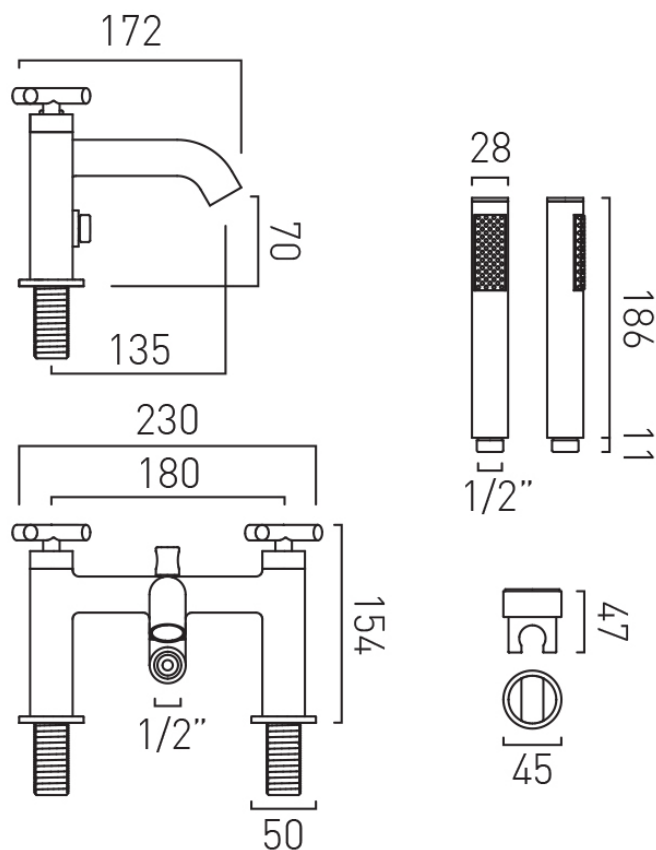

WITH WATER FLOW AERATOR

No

CONNECTIONS / FITTINGS

2 x 3/4" 48mm threaded inlet connections

DECK HOLE DRILL DIAMETER

28-30mm

SPARE PARTS

Cold ceramic cartridge C-302-RTC, Hot ceramic cartridge C-302-LTC

tel: 01934 744466
email: sales@vado.com
www.vado.com

WHERE INSPIRATION FLOWS
TAPS | SHOWERS | FURNITURE

SPECIFICATION SHEET

COLLECTION: ELEMENTS
PRODUCT CODE: ELW-230+K-CP

STYLE

Round

NOTES

with Zoo single function shower kit

FINISH

Chrome

COLLECTION NAME

Elements

GUARANTEE

15 Year Guarantee

TECHNICAL DRAWING

COLLECTION: ELEMENTS
PRODUCT CODE: ELW-230+K-CP