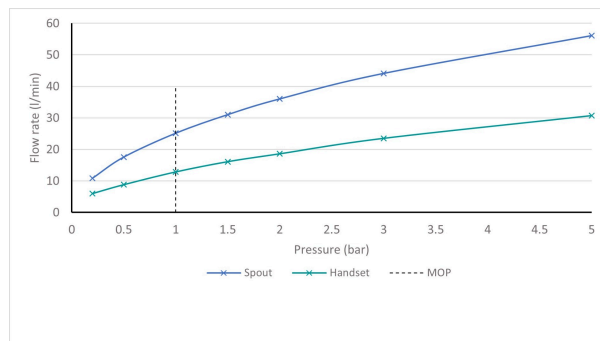

SPECIFICATION SHEET

COLLECTION: ELEMENTS
PRODUCT CODE: ELW-230+K-CP

The flow rate displayed is calculated using ideal system conditions. This result should only be taken as an indication as the flow rate may vary depending on the specific in-situ configuration.

TAP TYPE

Bath Shower Mixer

PLUMBING SYSTEM SUITABILITY

Pumped System

HANDLES

2 Handle

MATERIAL

Brass